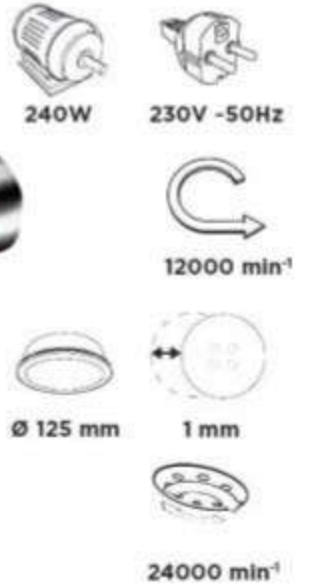

Vibraciona brusilica

59G343

240W

L-W-H [mm]	[kg]		EAN
220-130-160	1,8	0/4	5902062000347

GRAPHITE