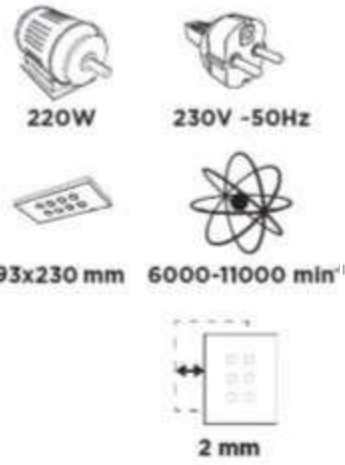

GRAPHITE

Vibraciona brusilica