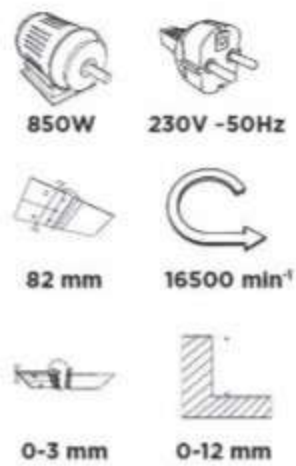

Rende - blanja