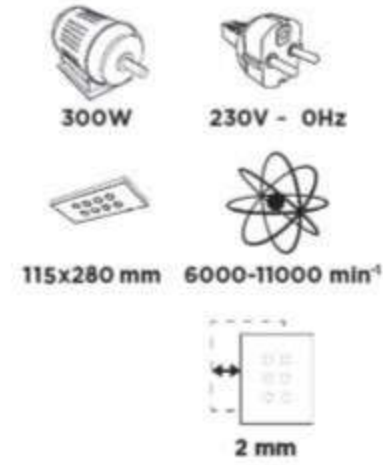

Vibraciona brusilica